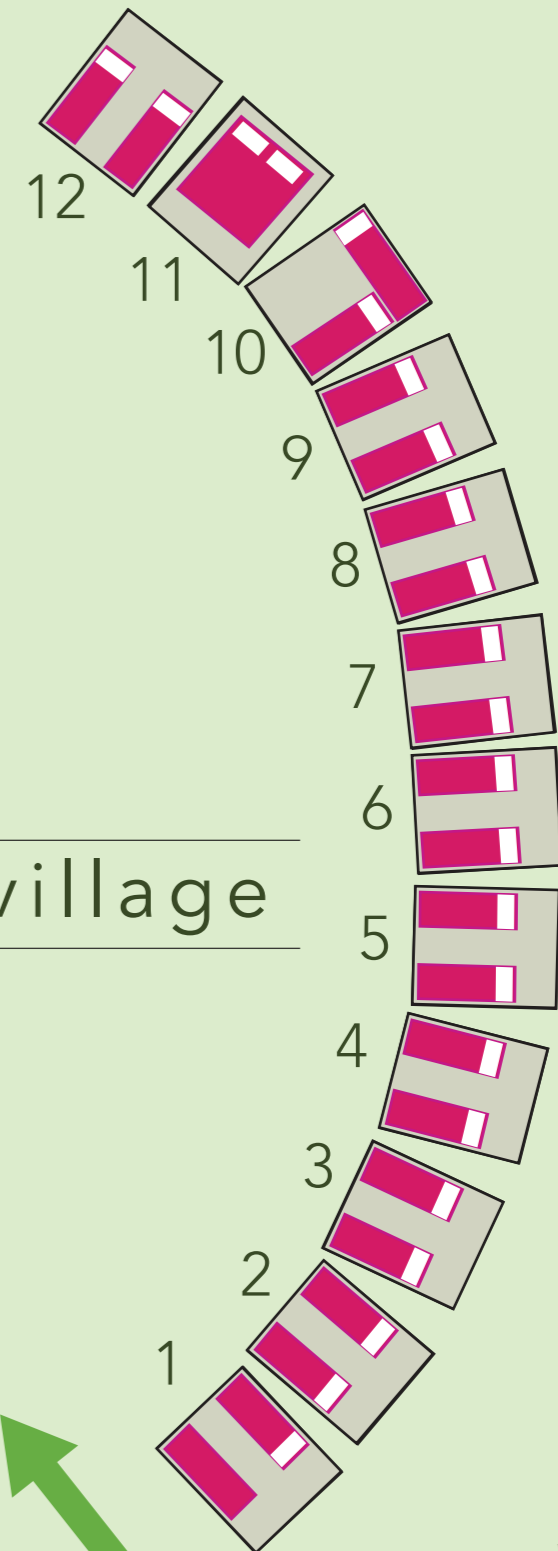

MALENY RETREAT

byo tent set up area

Maximum of 6 BYO Camping Guests for the night of the reception only
NO PARKING in this area ... All vehicles to remain in the Main Car Park

tent village

tent village

guesthouse

GUESTHOUSE ENTRY

TO TENT VILLAGE

TO WEDDING MARQUEE AREA

TO CAR PARK

TO CAR PARK