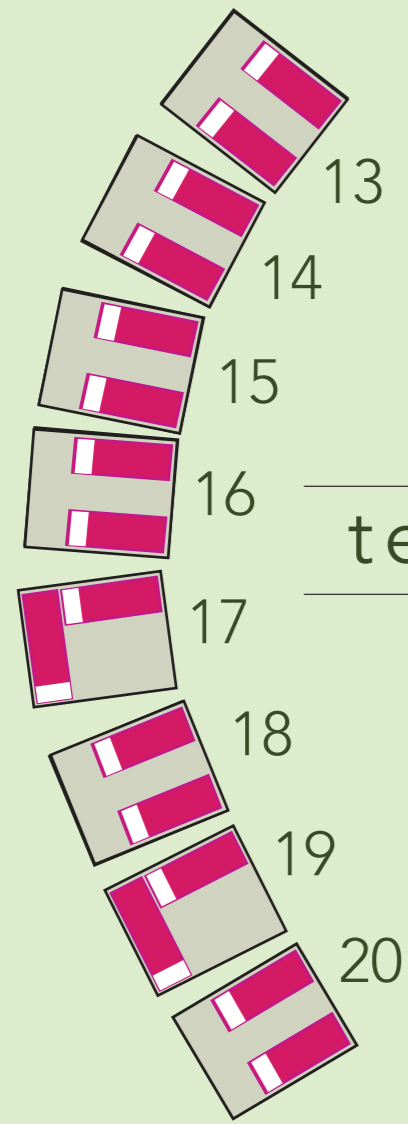

MALENY RETREAT

byo tent set up area

Maximum of 6 BYO Camping Guests for the night of the reception only
NO PARKING in this area ... All vehicles to remain in the Main Car Park

tent village

tent village

guesthouse

GUESTHOUSE ENTRY

TO TENT VILLAGE

TO WEDDING MARQUEE AREA

TO CAR PARK

TO CAR PARK