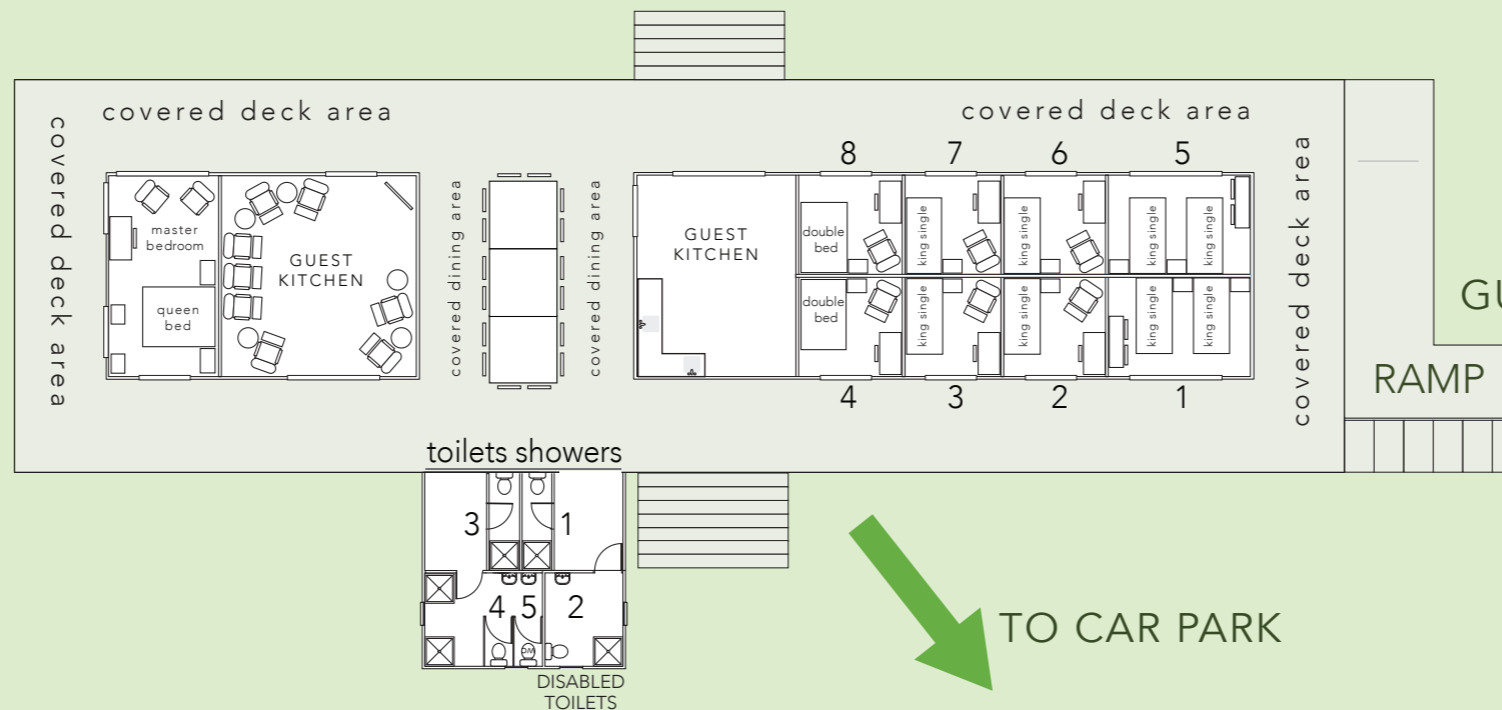

MALENY RETREAT

byo tent set up area

Maximum of 6 BYO Camping Guests for the night of the reception only
NO PARKING in this area ... All vehicles to remain in the Main Car Park

tent village

tent village

guesthouse

GUESTHOUSE ENTRY

TO TENT VILLAGE

TO WEDDING MARQUEE AREA

TO CAR PARK

TO CAR PARK