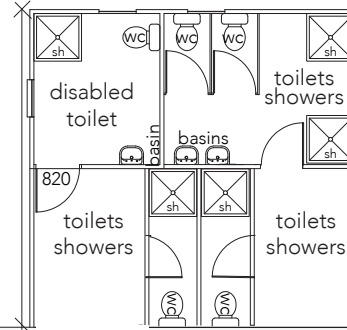

MALENY RETREAT

bathrooms

GUESTHOUSE basic floor plan

165 mears lane
booroobin queensland
maleny — australia

covered deck areas

covered deck areas

covered deck areas

covered deck areas

breezeway dining area

covered deck areas

covered deck areas