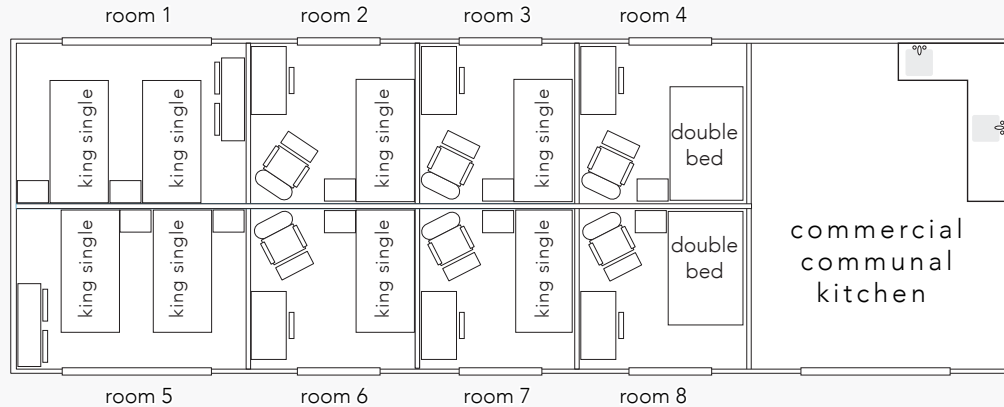

MALENY RETREAT

bathrooms

GUESTHOUSE basic floor plan

165 mears lane
booroobin queensland
maleny — australia

covered deck areas

covered deck areas

covered deck areas

covered deck areas

breezeway dining area

covered deck areas

covered deck areas