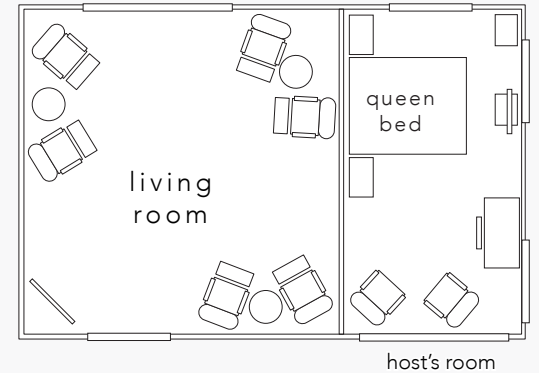

MALENY RETREAT

bathrooms

GUESTHOUSE basic floor plan

165 mears lane
booroobin queensland
maleny — australia

covered deck areas

covered deck areas

covered deck areas

covered deck areas

breezeway dining area

covered deck areas

covered deck areas